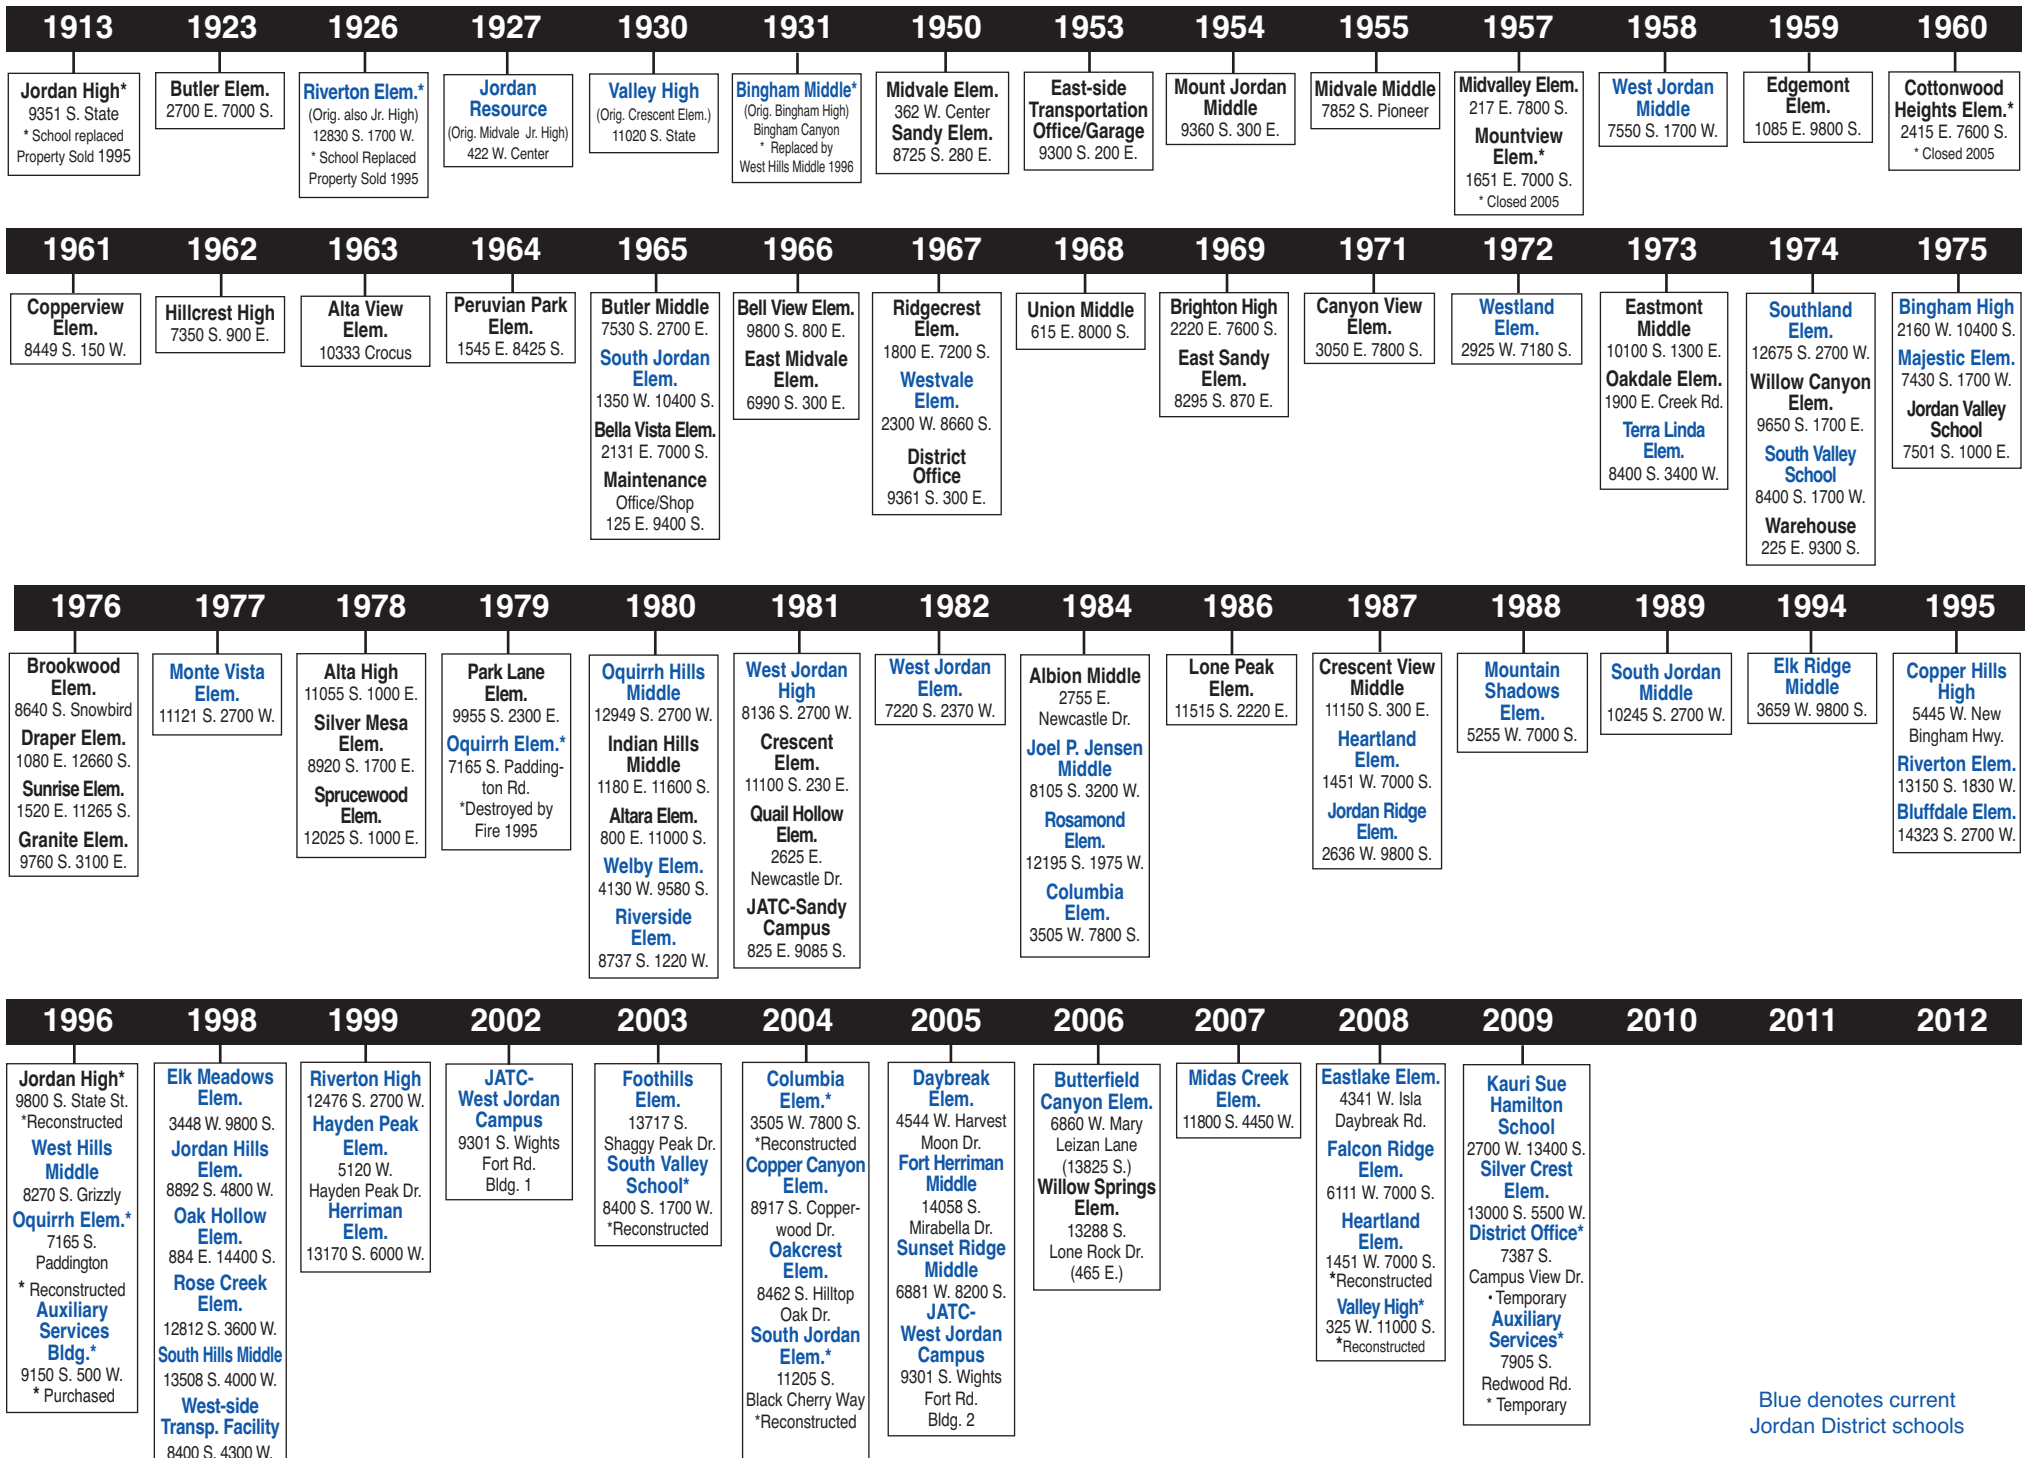

# JORDAN SCHOOL DISTRICT – CONSTRUCTION DATELINE

Blue denotes current Jordan District schools