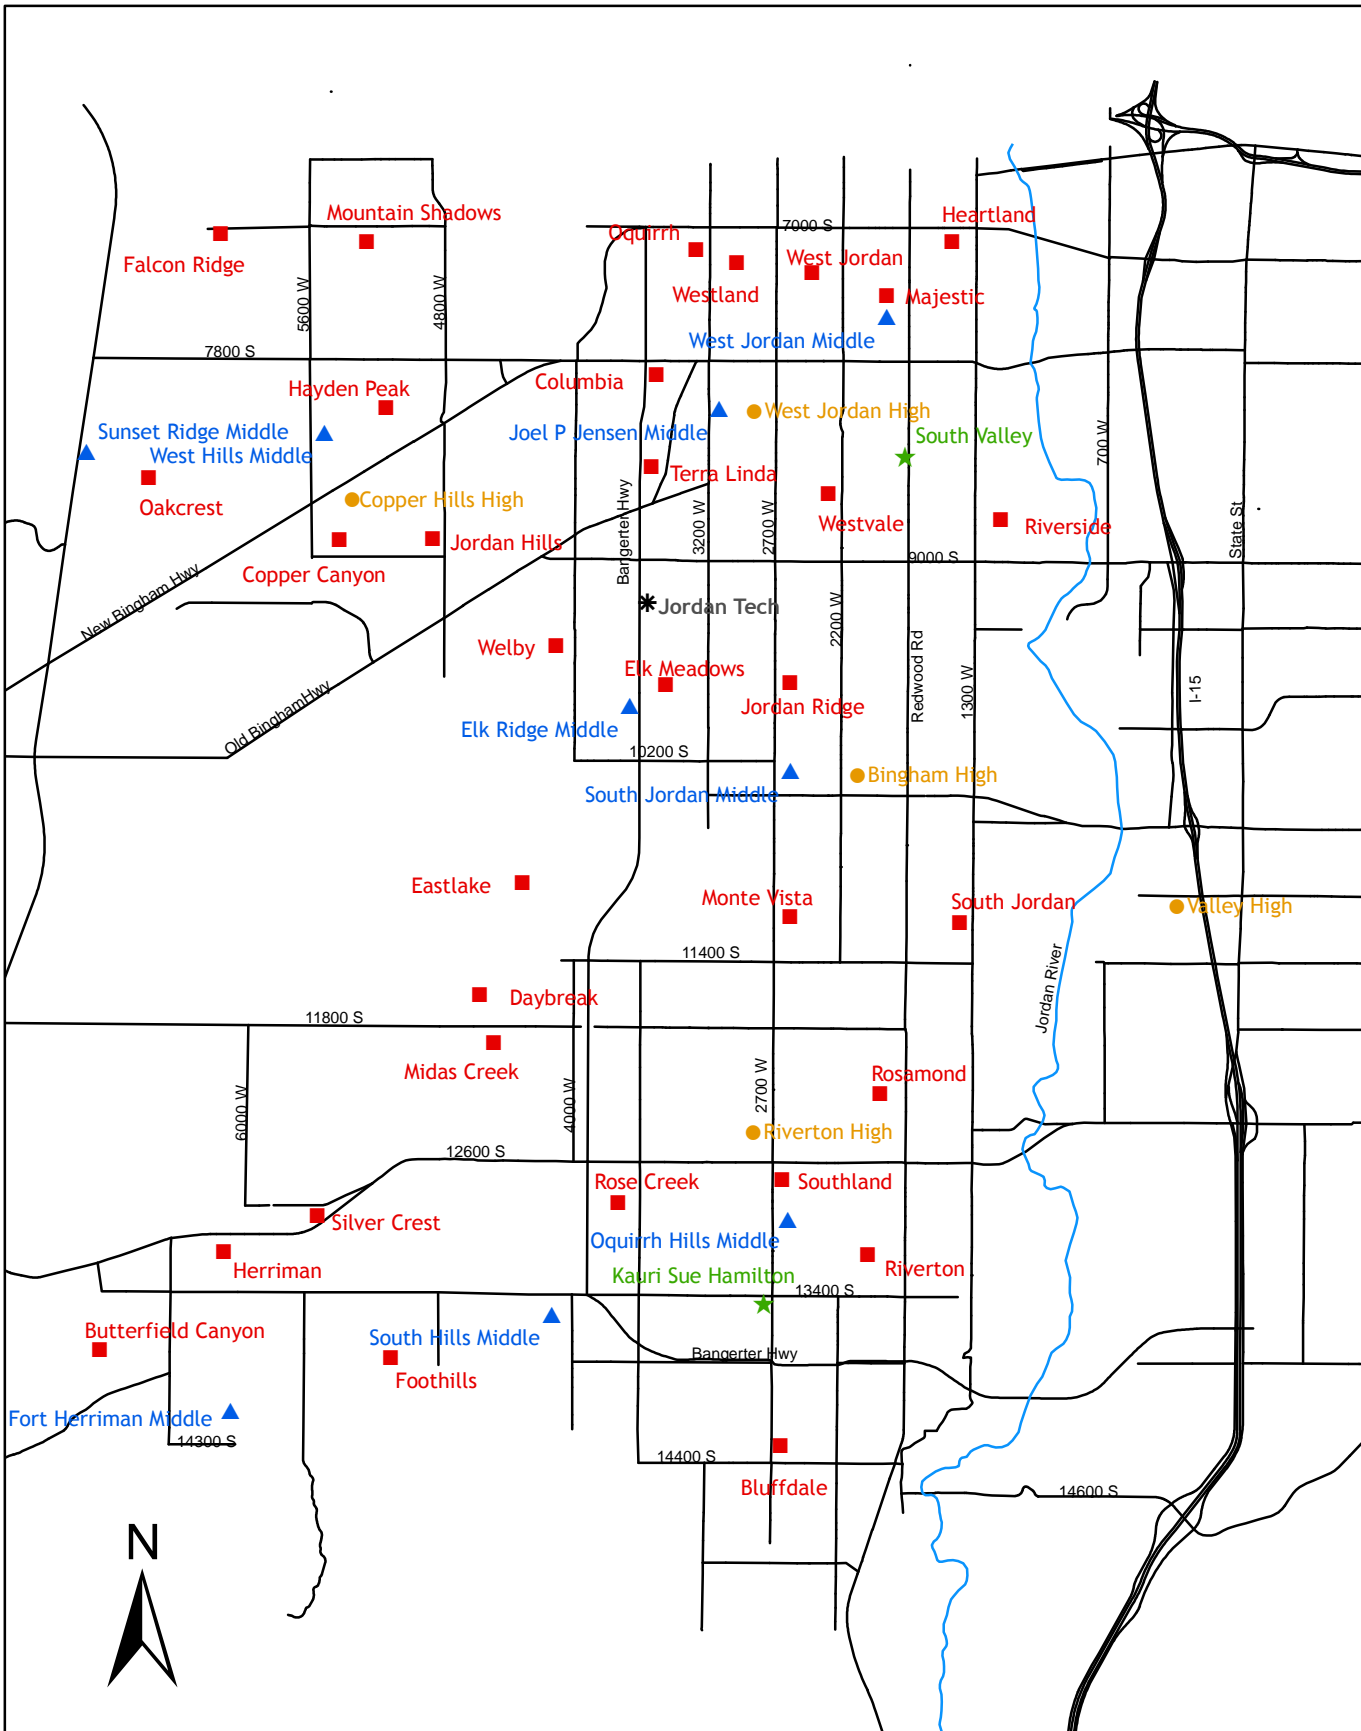

Jordan District Schools

Legend

Special School

- ★ South Valley
- ★ Kauri Sue Hamilton

Elementary

- Bluffdale
- Butterfield Canyon
- Columbia
- Copper Canyon
- Daybreak
- Eastlake
- Elk Meadows
- Falcon Ridge
- Foothills
- Hayden Peak
- Heartland
- Herriman
- Jordan Hills
- Jordan Ridge
- Majestic
- Midas Creek
- Monte Vista
- Mountain Shadows
- Oakcrest
- Oquirrh
- Riverside
- Riverton
- Rosamond
- Rose Creek
- Silver Crest
- South Jordan
- Southland
- Terra Linda
- Welby
- West Jordan
- Westland
- Westvale

Middle School

- ▲ Elk Ridge Middle
- ▲ Fort Herriman Middle
- ▲ Joel P Jensen Middle
- ▲ Oquirrh Hills Middle
- ▲ South Hills Middle
- ▲ South Jordan Middle
- ▲ Sunset Ridge Middle
- ▲ West Hills Middle
- ▲ West Jordan Middle

High School

- Bingham High
- Copper Hills High
- Jordan High
- Riverton High
- Valley High
- West Jordan High
- ★ Tech Center